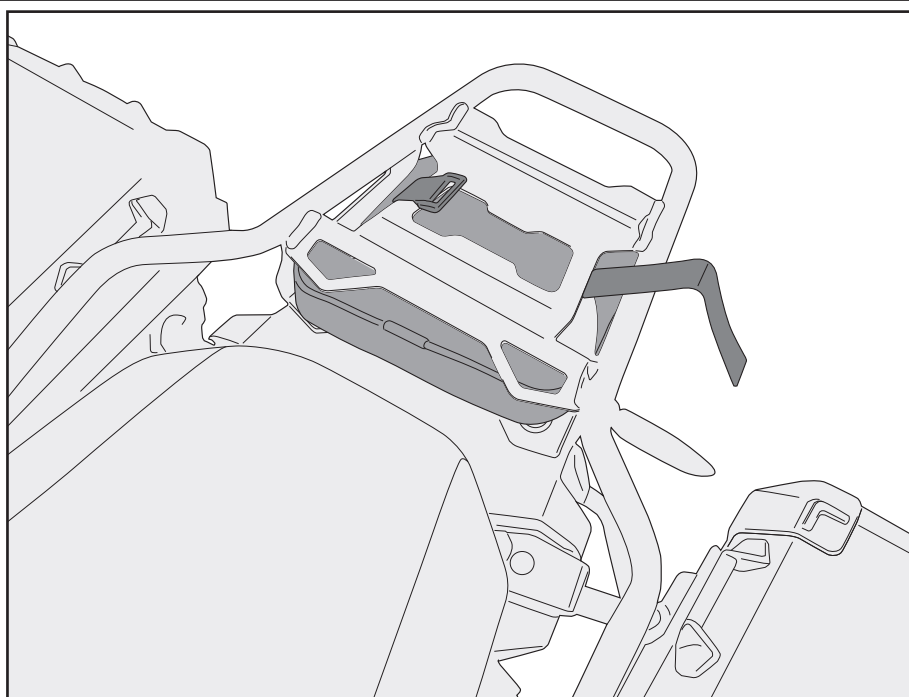

XS5112R

BORSA PORTA ATTREZZI XSTREAM - SPECIFIC XSTREAM TOOL BAG
SACOCHE À OUTILS SPÉCIFIQUE XSTREAM - SPEZIFISCHE XSTREAM WERKZEUGTASCHE
BOLSA PORTA UTENSILIOS XSTREAM - SACO PARA FERRAMENTA XSTREAM

BMW R1200GS ADVENTURE (2014)

ISTRUZIONI DI MONTAGGIO - MOUNTING INSTRUCTIONS
INSTRUCTIONS DE MONTAGE - BAUANLEITUNG
INSTRUCCIONES DE MONTAJE - INSTRUÇÕES DE MONTAGEM

XS5112R

BORSA PORTA ATTREZZI XSTREAM - SPECIFIC XSTREAM TOOL BAG
SACOCHE À OUTILS SPÉCIFIQUE XSTREAM - SPEZIFISCHE XSTREAM WERKZEUGTASCHE
BOLSA PORTA UTENSILIOS XSTREAM - SACO PARA FERRAMENTA XSTREAM

BMW R1200GS ADVENTURE (2014)